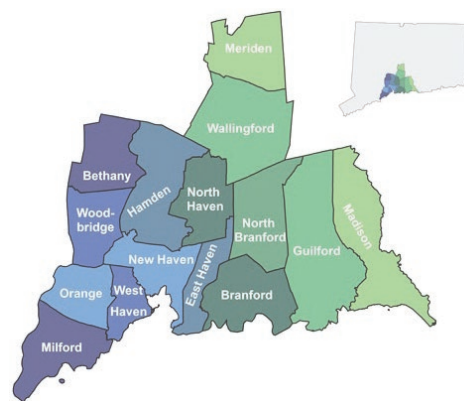

Plan of Conservation and Development

SOUTH CENTRAL REGION OF CT

Share your vision for the region's future
Help shape the region's next 10-year plan

We Need Your Input!

Please complete our online public survey and offer your input on the future of our region.